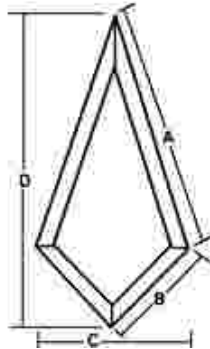

## BONUS BEVEL BUYS!

Limited stock

BONUS Bevels have a nice finished edge, top quality and Clear

Flame  
3" x 7"

Teardrop  
6"

Triangles  
4 7/8" or 3 7/8"

Kite  
A 43/4" x B 2" x C 3" x D 6"

**\$1 each**

75¢ ea.  
Box of 30  
Not Mixable

Hex 2 15/16" x 5 5/8" OR  
3 15/16" x 8 9/16"

Large Rectangle  
2" x 9 15/16"

Rectangle  
1/4" Bevel  
1 15/16" x 2 15/16"

No Other  
Discounts  
Apply