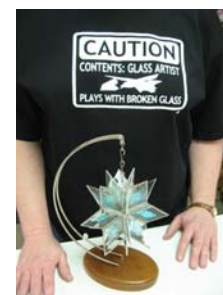

Sizes:
Med
Large
XL
XXL

3 Designs - Mix & Match

\$18 or 2 for \$30

No other discounts apply

CAUTION
CONTENTS: GLASS ARTIST
PLAYS WITH BROKEN GLASS

**Black Shirt
OR
Black APRON**

Great gift for the proud Glass Artist!